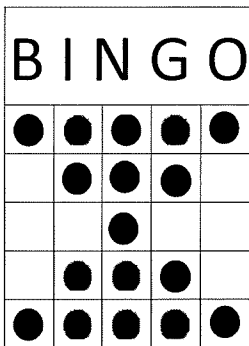

GAME 3 \$2 PER CARD
GREEN BORDER (3 ON 1)
STRAIGHT AND 4 CORNERS-
ANY STRAIGHT LINE
PRIZE 70% OF SALES

GAME 4 \$3 PER CARD
PINK TINT (3 ON 1)
PROGRESSIVE "DIAMOND" AS SHOWN.
STARTS AT 30#S FOR \$100 AND
INCREASES ONE NUMBER EVERY OTHER
SESSION AND 25% OF SALES PER SESSION.
CONSOLATION 50% OF SALES

GAME 5 \$2 PER CARD
YELLOW BORDER (3 ON 1)
4 BRACKETS-
AS SHOWN
PRIZE 70% OF SALES

GAME 6 \$2 PER CARD
PINK BORDER (3 ON 1)
DOUBLE HARDWAY-
MAY OVERLAP
PRIZE 70% OF SALES

GAME 7 \$2 PER CARD
GREY BORDER (3 ON 1)
HOURLASS-
AS SHOWN
PRIZE 70% OF SALES