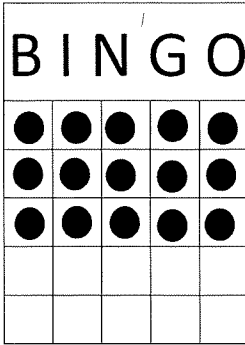

1PM Session

PACKAGES SELL FOR \$14 AND INCLUDE ALL MAIN GAMES.
PROGRESSIVE GAMES 4 & 9 SOLD SEPERATELY

GAME 1 \$2 PER CARD
BLUE BORDER (3 ON 1)
PLUS SIGN-
AS SHOWN
PRIZE 70% OF SALES

GAME 2 \$2 PER CARD
ORANGE BORDER (3 ON 1)
3 TOP OR 3 BOTTOM ROWS
PRIZE 70% OF SALES

GAME 3 \$2 PER CARD
GREEN BORDER (3 ON 1)
STRAIGHT AND 4 CORNERS-
ANY STRAIGHT LINE
PRIZE 70% OF SALES

GAME 4 \$3 PER CARD
PINK TINT (3 ON 1)
PROGRESSIVE "DIAMOND" AS SHOWN.
STARTS AT 30#S FOR \$100 AND
INCREASES ONE NUMBER EVERY OTHER
SESSION AND 25% OF SALES PER SESSION.
CONSOLATION 50% OF SALES