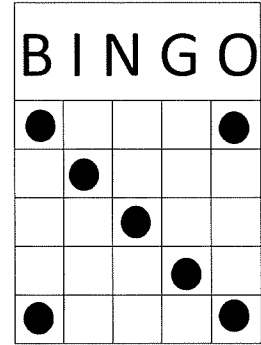

1PM Session

PACKAGES SELL FOR \$14 AND INCLUDE ALL MAIN GAMES.
PROGRESSIVE GAMES 4 & 9 SOLD SEPERATELY

GAME 1 \$2 PER CARD
BLUE BORDER (3 ON 1)
PLUS SIGN-
AS SHOWN
PRIZE 70% OF SALES

GAME 2 \$2 PER CARD
ORANGE BORDER (3 ON 1)
3 TOP OR 3 BOTTOM ROWS
PRIZE 70% OF SALES

GAME 3 \$2 PER CARD
GREEN BORDER (3 ON 1)
STRAIGHT AND 4 CORNERS-
ANY STRAIGHT LINE
PRIZE 70% OF SALES

GAME 4 \$3 PER CARD
PINK TINT (3 ON 1)
PROGRESSIVE "DIAMOND" AS SHOWN.
STARTS AT 30#S FOR \$100 AND
INCREASES ONE NUMBER EVERY OTHER
SESSION AND 25% OF SALES PER SESSION.
CONSOLATION 50% OF SALES