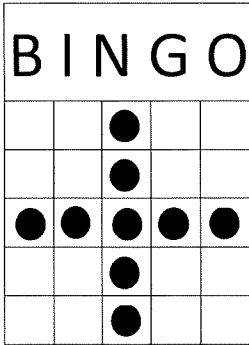

1PM Session

PACKAGES SELL FOR \$14 AND INCLUDE ALL MAIN GAMES.
PROGRESSIVE GAMES 4 & 9 SOLD SEPERATELY

GAME 1 \$2 PER CARD
BLUE BORDER (3 ON 1)
PLUS SIGN-
AS SHOWN
PRIZE 70% OF SALES

GAME 2 \$2 PER CARD
ORANGE BORDER (3 ON 1)
3 TOP OR 3 BOTTOM ROWS
PRIZE 70% OF SALES

GAME 3 \$2 PER CARD
GREEN BORDER (3 ON 1)
STRAIGHT AND 4 CORNERS-
ANY STRAIGHT LINE
PRIZE 70% OF SALES

GAME 4 \$3 PER CARD
PINK TINT (3 ON 1)
PROGRESSIVE "DIAMOND" AS SHOWN.
STARTS AT 30#S FOR \$100 AND
INCREASES ONE NUMBER EVERY OTHER
SESSION AND 25% OF SALES PER SESSION.
CONSOLATION 50% OF SALES