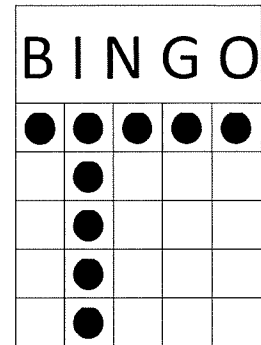

GAME 3 $2 PER CARD
GREEN BORDER (3 ON 1)
STRAIGHT AND 4 CORNERS-
ANY STRAIGHT LINE
PRIZE 70% OF SALES

GAME 6 $2 PER CARD
PINK BORDER (3 ON 1)
DOUBLE HARDWAY-
MAY OVERLAP
PRIZE 70% OF SALES