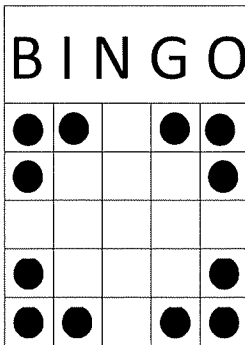

1PM Session

PACKAGES SELL FOR \$14 AND INCLUDE ALL MAIN GAMES.
PROGRESSIVE GAMES 4 & 9 SOLD SEPERATELY

GAME 1 \$2 PER CARD
BLUE BORDER (3 ON 1)
PLUS SIGN-
AS SHOWN
PRIZE 70% OF SALES

GAME 2 \$2 PER CARD
ORANGE BORDER (3 ON 1)
3 TOP OR 3 BOTTOM ROWS
PRIZE 70% OF SALES

GAME 3 \$2 PER CARD
GREEN BORDER (3 ON 1)
STRAIGHT AND 4 CORNERS-
ANY STRAIGHT LINE
PRIZE 70% OF SALES

GAME 4 \$3 PER CARD
PINK TINT (3 ON 1)
PROGRESSIVE "DIAMOND" AS SHOWN.
STARTS AT 30#S FOR \$100 AND
INCREASES ONE NUMBER EVERY OTHER
SESSION AND 25% OF SALES PER SESSION.
CONSOLATION 50% OF SALES