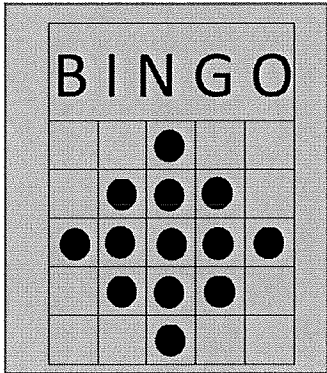

1PM Session

PACKAGES SELL FOR \$14 AND INCLUDE ALL MAIN GAMES.
PROGRESSIVE GAMES 4 & 9 SOLD SEPERATELY

GAME 1 \$2 PER CARD
BLUE BORDER (3 ON 1)
PLUS SIGN-
AS SHOWN
PRIZE 70% OF SALES

GAME 2 \$2 PER CARD
ORANGE BORDER (3 ON 1)
3 TOP OR 3 BOTTOM ROWS
PRIZE 70% OF SALES

GAME 3 \$2 PER CARD
GREEN BORDER (3 ON 1)
STRAIGHT AND 4 CORNERS-
ANY STRAIGHT LINE
PRIZE 70% OF SALES

GAME 4 \$3 PER CARD
PINK TINT (3 ON 1)
PROGRESSIVE "DIAMOND" AS SHOWN.
STARTS AT 30#S FOR \$100 AND
INCREASES ONE NUMBER EVERY OTHER
SESSION AND 25% OF SALES PER SESSION.
CONSOLATION 50% OF SALES

GAME 5 \$2 PER CARD
YELLOW BORDER (3 ON 1)
4 BRACKETS-
AS SHOWN
PRIZE 70% OF SALES

GAME 6 \$2 PER CARD
PINK BORDER (3 ON 1)
DOUBLE HARDWAY-
MAY OVERLAP
PRIZE 70% OF SALES

GAME 7 \$2 PER CARD
GREY BORDER (3 ON 1)
HOURLASS-
AS SHOWN
PRIZE 70% OF SALES