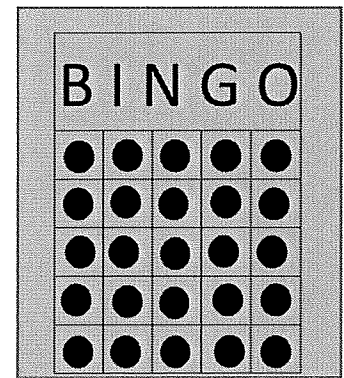

GAME 3 \$2 PER CARD
GREEN BORDER (3 ON 1)
STRAIGHT AND 4 CORNERS-
ANY STRAIGHT LINE
PRIZE 70% OF SALES

GAME 4 \$3 PER CARD
PINK TINT (3 ON 1)
PROGRESSIVE "DIAMOND" AS SHOWN.
STARTS AT 30#S FOR \$100 AND
INCREASES ONE NUMBER EVERY OTHER
SESSION AND 25% OF SALES PER SESSION.
CONSOLATION 50% OF SALES

GAME 5 \$2 PER CARD
YELLOW BORDER (3 ON 1)
4 BRACKETS-
AS SHOWN
PRIZE 70% OF SALES

GAME 6 \$2 PER CARD
PINK BORDER (3 ON 1)
DOUBLE HARDWAY-
MAY OVERLAP
PRIZE 70% OF SALES

GAME 7 \$2 PER CARD
GREY BORDER (3 ON 1)
HOURLASS-
AS SHOWN
PRIZE 70% OF SALES

GAME 8 \$2 PER CARD
OLIVE BORDER / OLIVE TINT (3 ON 1)
LETTER P-
AS SHOWN
PRIZE 70% OF SALES

GAME 9 \$3 PER CARD
GREY TINT (3 ON 1)
PROGRESSIVE BLACKOUT STARTS AT 46#S
FOR \$100 AND INCREASES ONE NUMBER
EVERY OTHER SESSION AND 25% OF SALES
PER SESSION.
CONSOLATION 50% OF SALES