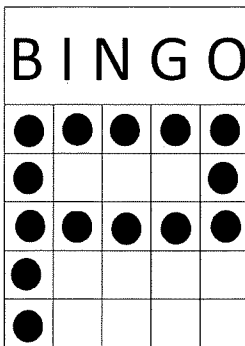

GAME 3 \$2 PER CARD
GREEN BORDER (3 ON 1)
STRAIGHT AND 4 CORNERS-
ANY STRAIGHT LINE
PRIZE 70% OF SALES

GAME 4 \$3 PER CARD
PINK TINT (3 ON 1)
PROGRESSIVE "DIAMOND" AS SHOWN.
STARTS AT 30#S FOR \$100 AND
INCREASES ONE NUMBER EVERY OTHER
SESSION AND 25% OF SALES PER SESSION.
CONSOLATION 50% OF SALES

GAME 5 \$2 PER CARD
YELLOW BORDER (3 ON 1)
4 BRACKETS-
AS SHOWN
PRIZE 70% OF SALES

GAME 6 \$2 PER CARD
PINK BORDER (3 ON 1)
DOUBLE HARDWAY-
MAY OVERLAP
PRIZE 70% OF SALES

GAME 7 \$2 PER CARD
GREY BORDER (3 ON 1)
HOURLASS-
AS SHOWN
PRIZE 70% OF SALES